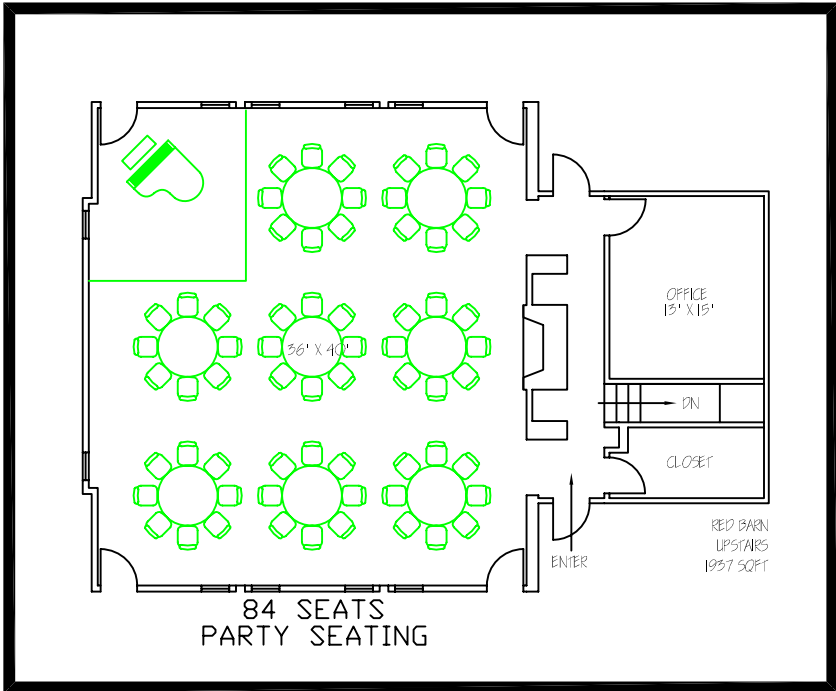

PEBBLE HILL - RED BARN

SCALE: 1/16" = 1'-0"