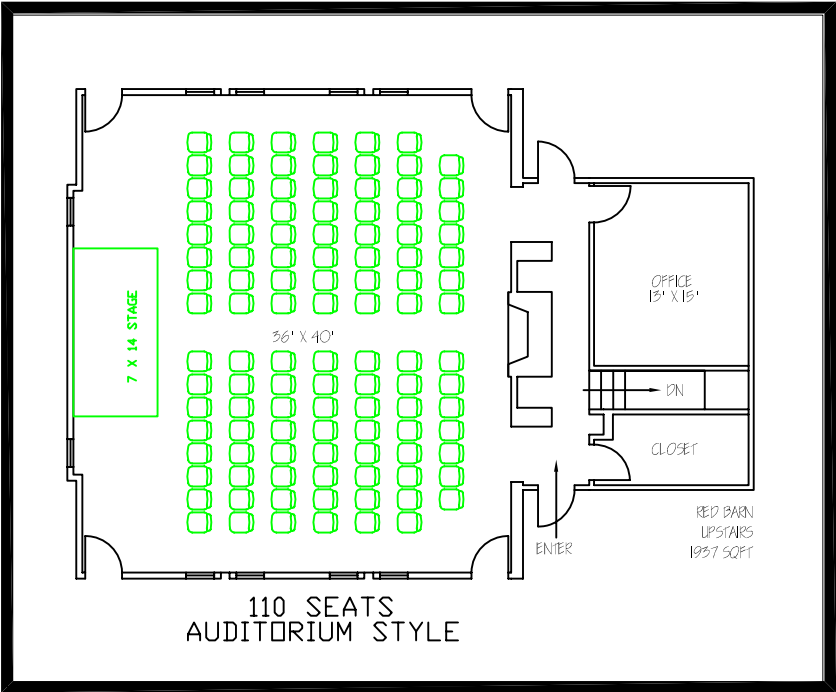

PEBBLE HILL - RED BARN

SCALE: 1/16" = 1'-0"