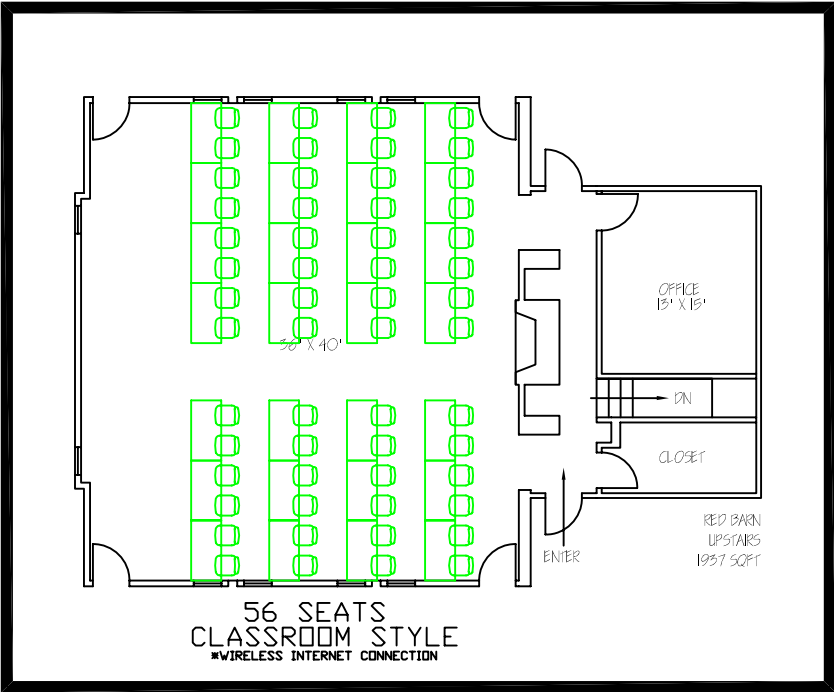

PEBBLE HILL - RED BARN

SCALE: 1/16" = 1'-0"